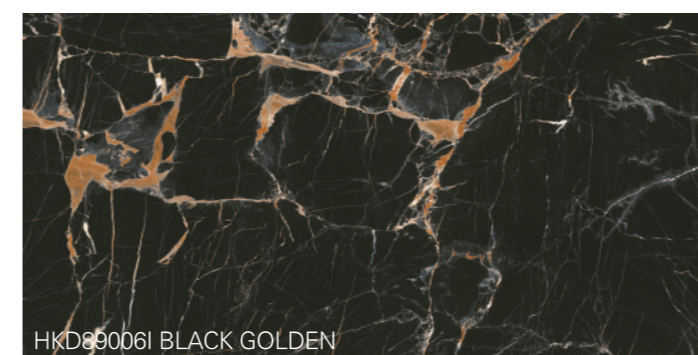

# HADES

600X600 / 800X800 / 600X1200MM  
24"x24"/32"x32"/24"x48"

BABY FACE / GLOSSY

MAXFATO FULL BODY MARBLE TILES ARE GOOD FOR SLOTTING, STEP TILES WITH ANTI-SLIP LINES AND EDGE EXPOSING APPLICATIONS.

FULL BODY MARBLE TILES ARE MUCH STRONGER AND MORE RESISTANCE THAN NATURAL MARBLES. IT IS THE GREEN MATERIAL THAN TO USE NATURAL RESOURCES.